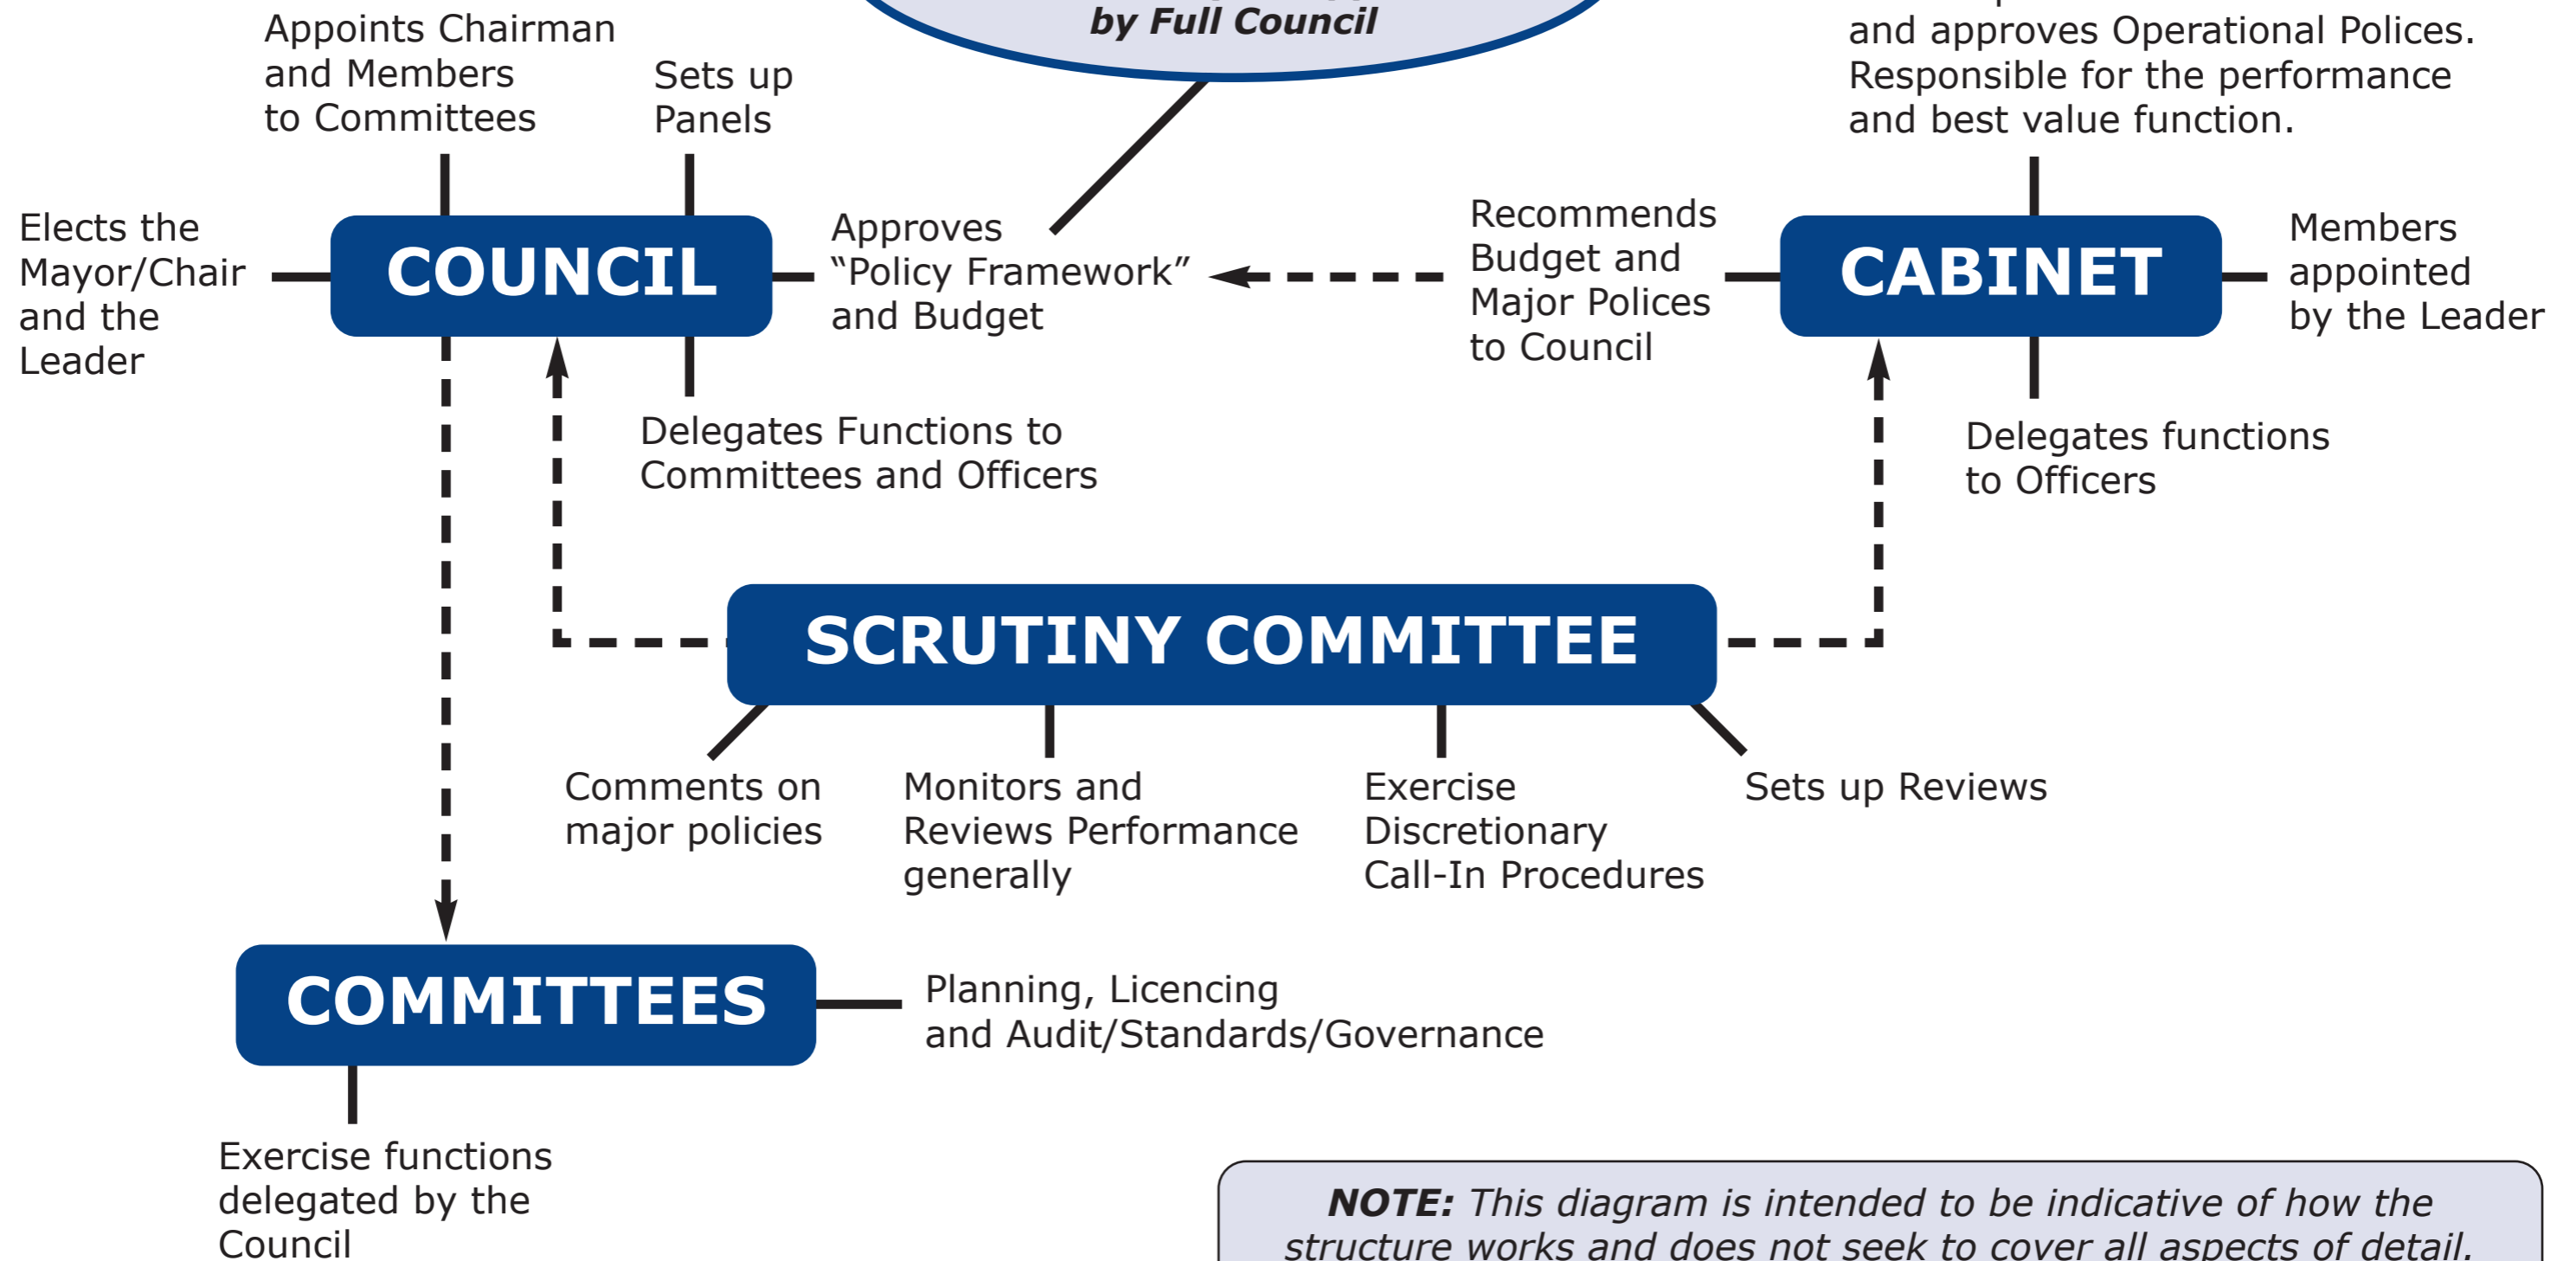

How it Works...

The Modernised Political Structure

Lewes District Council

Working in partnership with Eastbourne Homes

The "Policy Framework" is the defined list of major policies that can only be approved by Full Council

NOTE: This diagram is intended to be indicative of how the structure works and does not seek to cover all aspects of detail.